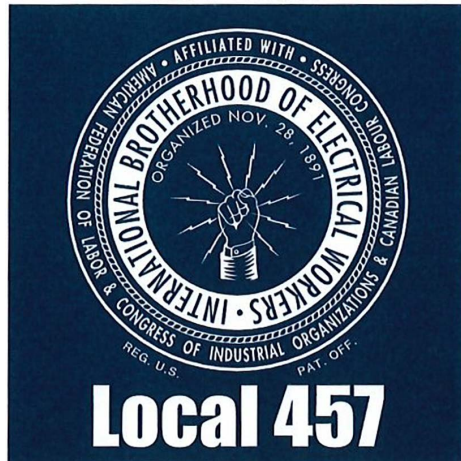

FRONT

BACK

LEFT CHEST

¹ The artwork shown is representational. Therefore actual print size, ink colors and garment/product colors may slightly differ.

★ BUILT WITH QUALITY ★

Gas Workers

★ COMMITTED TO THE CRAFT ★

★ UNION

MADE ★

IBEW LOCAL 457

© Image Pointe 2020®

Local 246